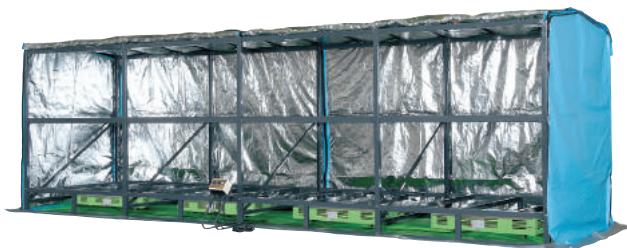

FCX-1000 約1000箱